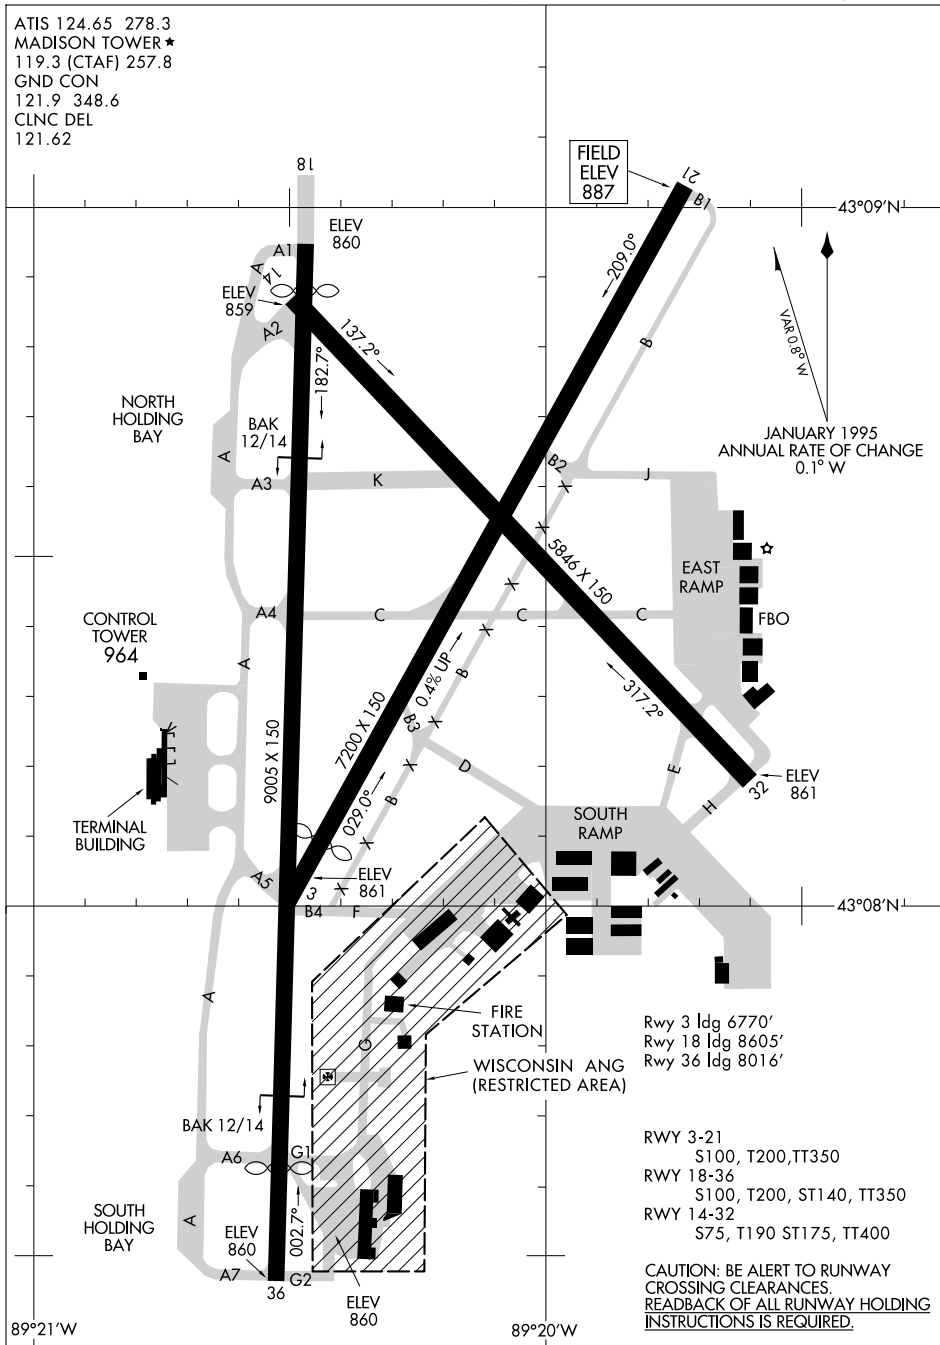

# AIRPORT DIAGRAM

ATIS 124.65 278.3  
 MADISON TOWER ★  
 119.3 (CTAF) 257.8  
 GND CON  
 121.9 348.6  
 CLNC DEL  
 121.62

# AIRPORT DIAGRAM