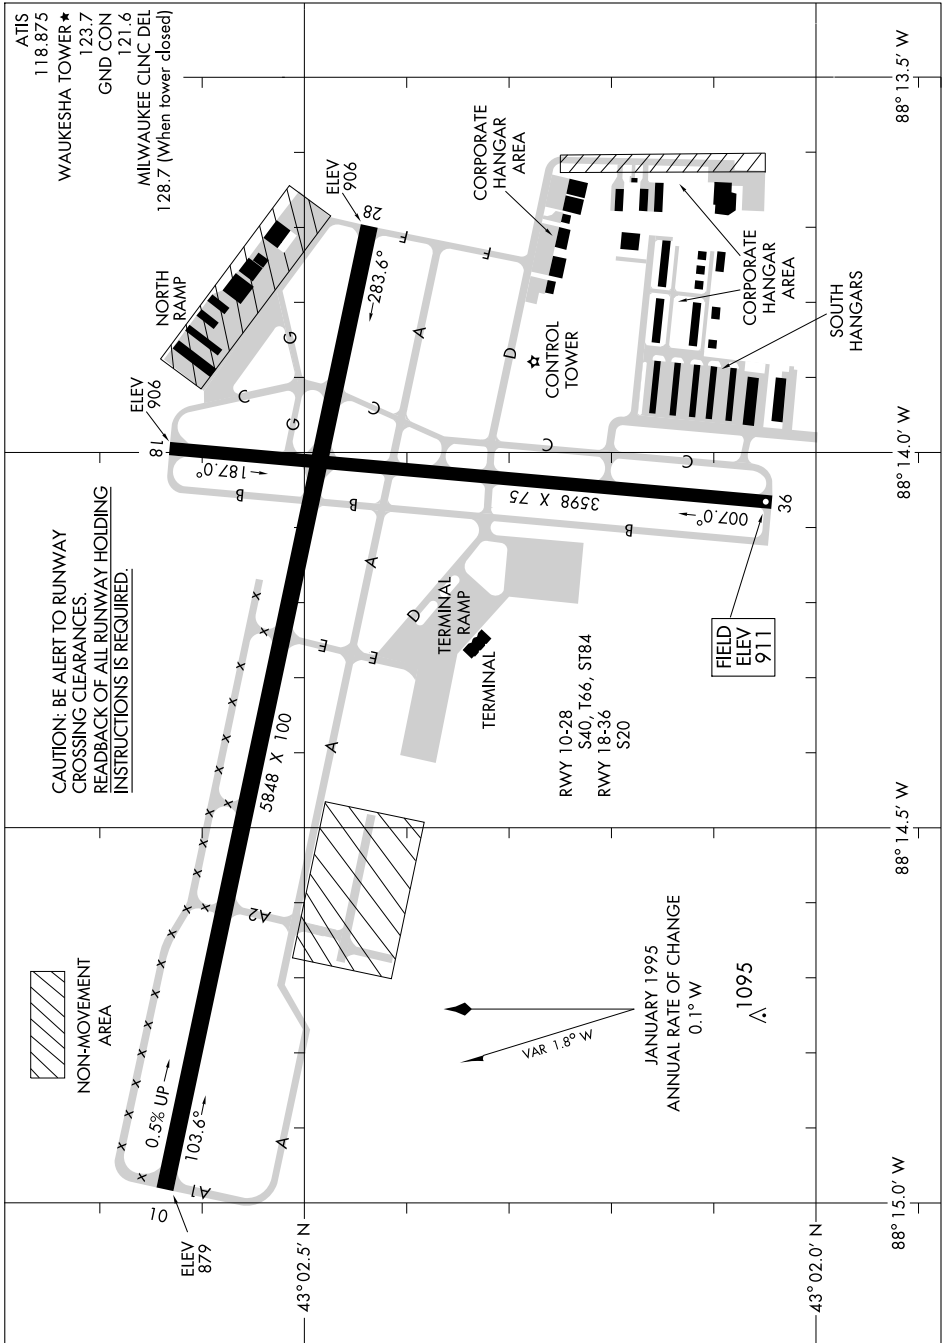

AIRPORT DIAGRAM

AL-5078 (FAA)

WAUKESHA COUNTY (UES)
WAUKESHA, WISCONSIN

AIRPORT DIAGRAM

WAUKESHA, WISCONSIN
WAUKESHA COUNTY (UES)